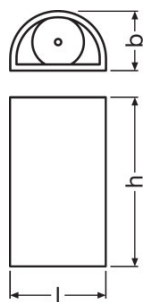

Light technical data

Beam angle	280.00 °
-------------------	----------

Dimensions & weight

Length	55.0 mm
Width	90.0 mm
Height	160.0 mm
Product weight	480.00 g

Colors & materials

Housing color	White
Product color	White