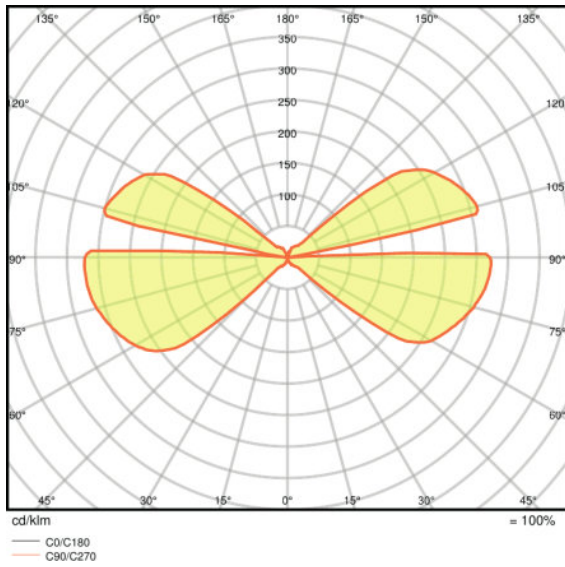

Light Distribution

LDC typ polar

EQUIPMENT / ACCESSORIES

- Complete mounting and connecting accessories included

LOGISTICAL DATA

Product code	Product description	Packaging unit (Pieces/Unit)	Dimensions (length x width x height)	Volume	Gross weight
4058075075078	LED FACADE UPDOWN 12 W 3000 K WT	Shipping carton box 6	245 mm x 240 mm x 195 mm	11.47 dm³	3193.00 g

The mentioned product code describes the smallest quantity unit which can be ordered. One shipping unit can contain one or more single products. When placing an order, for the quantity please enter single or multiples of a shipping unit.

REFERENCES / LINKS

For Guarantee see
▶ www.ledvance.com/guarantee

DISCLAIMER

Subject to change without notice. Errors and omission excepted. Always make sure to use the most recent release.