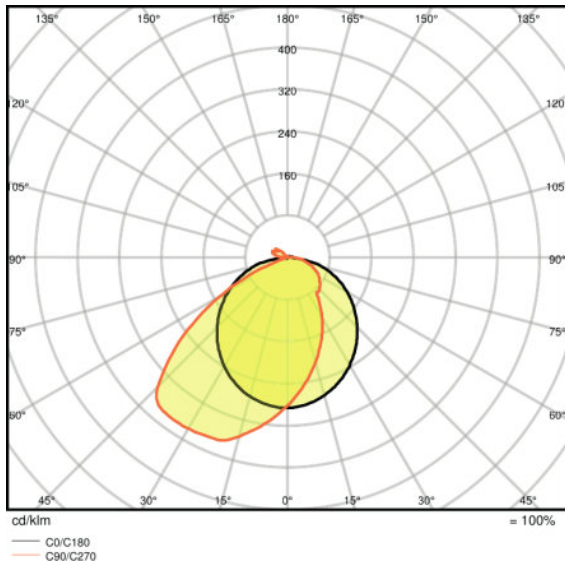

Light Distribution

LDC typ polar

EQUIPMENT / ACCESSORIES

- Complete mounting and connecting accessories included

LOGISTICAL DATA

Product code	Product description	Packaging unit (Pieces/Unit)	Dimensions (length x width x height)	Volume	Gross weight
4058075075030	LED FACADE INDIRECT 13 W 3000 K RD WT	Shipping carton box 6	300 mm x 275 mm x 185 mm	15.26 dm³	5308.00 g

The mentioned product code describes the smallest quantity unit which can be ordered. One shipping unit can contain one or more single products. When placing an order, for the quantity please enter single or multiples of a shipping unit.

REFERENCES / LINKS

For Guarantee see
▶ www.ledvance.com/guarantee

DISCLAIMER

Subject to change without notice. Errors and omission excepted. Always make sure to use the most recent release.