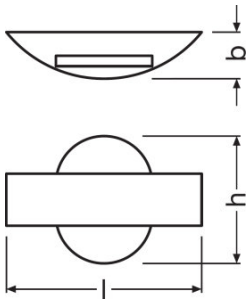

Light technical data

Beam angle	335.00 °
-------------------	----------

Dimensions & weight

Length	60.0 mm
Width	240.0 mm
Height	142.0 mm
Product weight	720.00 g

Colors & materials

Housing color	Gray
Product color	Gray