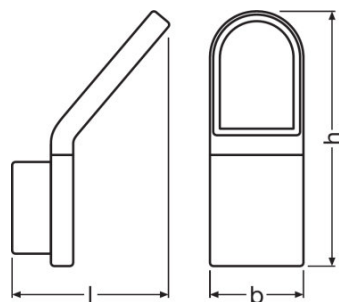

Light technical data

|            |       |
|------------|-------|
| Beam angle | 110 ° |
|------------|-------|

Dimensions & weight

|                |           |
|----------------|-----------|
| Length         | 168.0 mm  |
| Width          | 100.0 mm  |
| Height         | 273.0 mm  |
| Product weight | 1300.00 g |