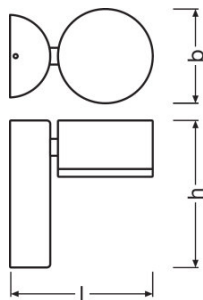

Light technical data

Beam angle	110 °
-------------------	-------

Dimensions & weight

Length	135.0 mm
Width	90.0 mm
Height	140.0 mm
Product weight	600.00 g

Colors & materials

Housing color	White
Product color	White
Body material	Aluminum

Standards

CE

EQUIPMENT / ACCESSORIES

- Complete mounting and connecting accessories included

LOGISTICAL DATA

Product code	Product description	Packaging unit (Pieces/Unit)	Dimensions (length x width x height)	Volume	Gross weight
4058075074736	LED FACADE SPOT 8 W 3000 K WT	Shipping carton box 6	385 mm x 170 mm x 355 mm	23.23 dm ³	4072.00 g