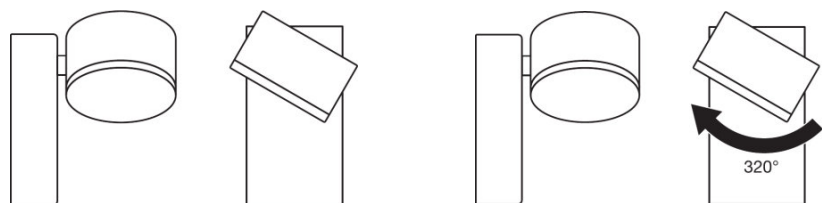

Light technical data

Beam angle	110 °
-------------------	-------

Dimensions & weight

Length	135.0 mm
Width	90.0 mm
Height	140.0 mm
Product weight	600.00 g

Colors & materials

Housing color	White
Product color	White
Body material	Aluminum

Standards

CE

EQUIPMENT / ACCESSORIES

- Complete mounting and connecting accessories included

LOGISTICAL DATA

Product code	Product description	Packaging unit (Pieces/Unit)	Dimensions (length x width x height)	Volume	Gross weight
4058075074736	LED FACADE SPOT 8 W 3000 K WT	Shipping carton box 6	385 mm x 170 mm x 355 mm	23.23 dm ³	4072.00 g