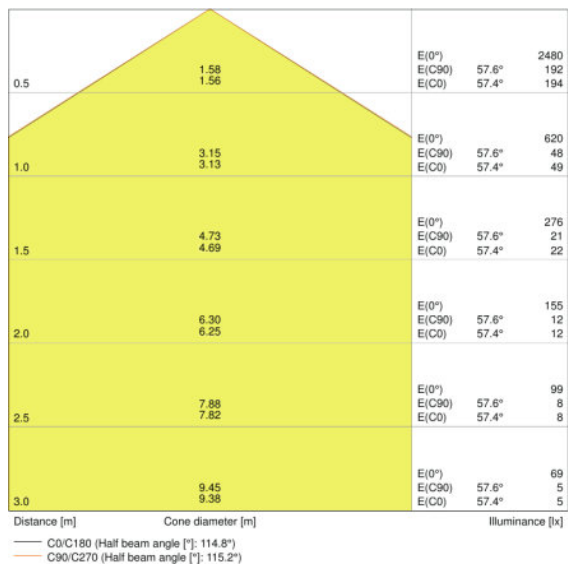

Light Distribution

LDC typ cone

LDC typ polar

LOGISTICAL DATA

Product code	Product description	Packaging unit (Pieces/Unit)	Dimensions (length x width x height)	Volume	Gross weight
4058075062221	SURFACE COMPACT IK10 24 W 4000 K	Shipping carton box 8	555 mm x 320 mm x 325 mm	57.72 dm³	9212.00 g

The mentioned product code describes the smallest quantity unit which can be ordered. One shipping unit can contain one or more single products. When placing an order, for the quantity please enter single or multiples of a shipping unit.

REFERENCES / LINKS

For Guarantee see
▶ www.ledvance.com/guarantee

DISCLAIMER

Subject to change without notice. Errors and omission excepted. Always make sure to use the most recent release.