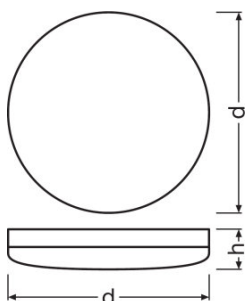

- Slim profile
- Resistance against vandalism
- High luminous efficacy
- Very homogenous light
- LED protected for safe installation
- 5 years guarantee

PRODUCT FEATURES

- Beam angle: 120°
- Type of protection: IP65
- Impact resistance: IK10
- Housing and cover made from polycarbonate
- Glow Wire Test according to IEC 60695-2-12: 850 °C
- Through-wiring possible

TECHNICAL DATA

Electrical data

Operating mode	Electronic control gear (ECG)
Nominal wattage	24.00 W
Nominal voltage	220...240 V
Power factor λ	≥ 0.90
Mains frequency	50/60 Hz

Photometrical data

Color temperature	3000 K
Luminous flux	1800 lm
Luminous efficacy	75 lm/W
Standard deviation of color matching	≤ 4 sdc _m
Light color (designation)	Warm White
Color rendering index Ra	>80

Light technical data

Beam angle	120 °
-------------------	-------

Dimensions & weight

Diameter	300.0 mm
Height	61.0 mm

Colors & materials

Body material	Polycarbonate (PC)
Housing color	White
Product color	White

LDC typ cone

LDC typ polar

LOGISTICAL DATA

Product code	Product description	Packaging unit (Pieces/Unit)	Dimensions (length x width x height)	Volume	Gross weight
4058075062207	SURFACE COMPACT IK10 24 W 3000 K	Shipping carton box 8	555 mm x 320 mm x 325 mm	57.72 dm ³	8944.00 g