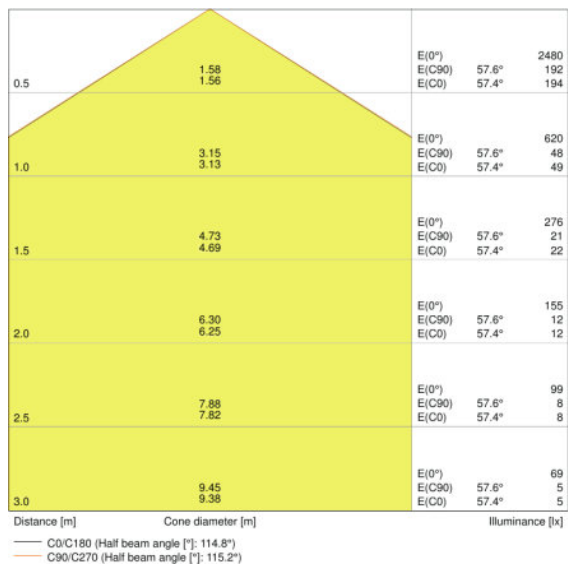

TECHNICAL DATA

Electrical data

Operating mode	Electronic control gear (ECG)
Nominal wattage	24.00 W
Nominal voltage	220...240 V
Power factor λ	≥ 0.90
Mains frequency	50/60 Hz

Photometrical data

Color temperature	3000 K
Luminous flux	1800 lm
Luminous efficacy	75 lm/W
Standard deviation of color matching	≤ 4 sdc _m
Light color (designation)	Warm White
Color rendering index Ra	>80

Light technical data

Beam angle	120 °
-------------------	-------

Dimensions & weight

Diameter	300.0 mm
Height	61.0 mm

Colors & materials

Body material	Polycarbonate (PC)
Housing color	White
Product color	White

Protection class IK (shock resistance)	IK10
Photobiological safety group	RG 0
Luminous efficacy of lamp in luminaire	75 lm/W
Protection class	II
Type of protection	IP65
Standards	CE/CB/TÜV SÜD

Light Distribution