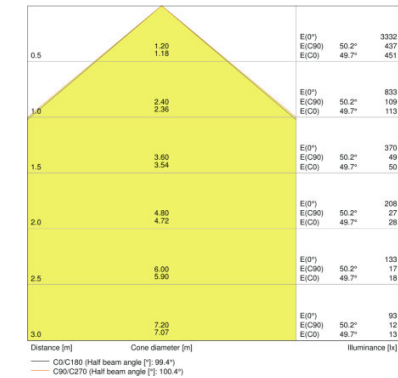

FLOODLIGHT LED 20 W 4000 K BK
SENSOR