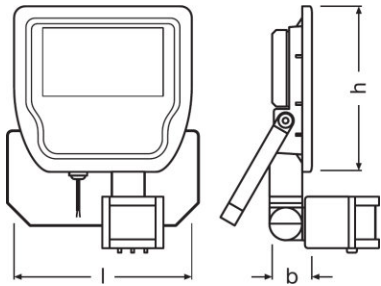

FLOODLIGHT LED 20 W 4000 K BK
SENSOR, FLOODLIGHT LED 20 W 3000
K BK SENSOR