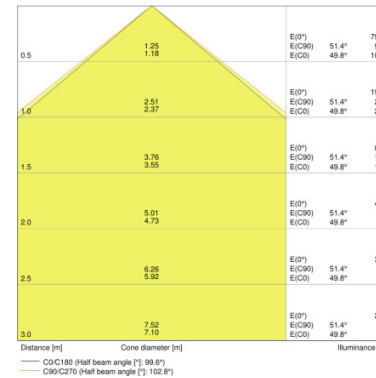

FLOODLIGHT LED 50 W 3000 K BK
SENSOR