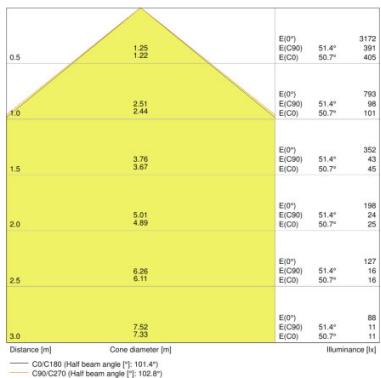

FLOODLIGHT LED 20 W 3000 K BK
SENSOR