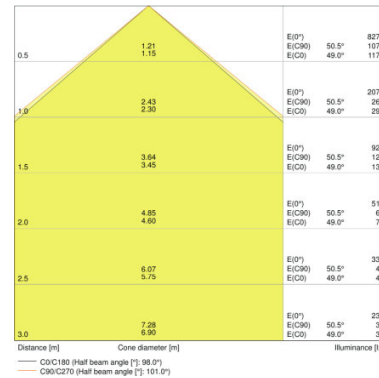

FLOODLIGHT LED 20 W 4000 K BK
SENSOR, FLOODLIGHT LED 20 W 3000
K BK SENSOR