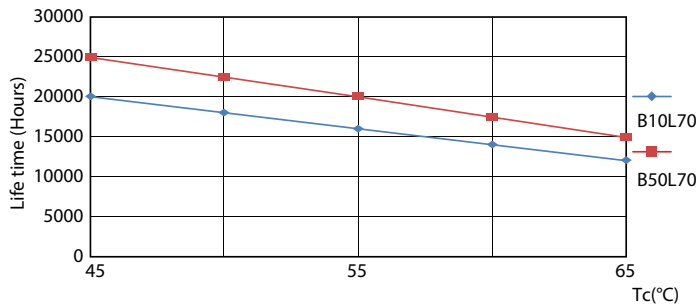

Product data

General Information	
Cap-Base	G13 [Medium Bi-Pin Fluorescent]
EU RoHS compliant	Yes
Nominal Lifetime (Nom)	20000 h
Switching Cycle	50000X
Flux measurement reference	Sphere
Light Technical	
Color Code	840 [CCT of 4000K]
Beam Angle (Nom)	240 °
Luminous Flux (Nom)	800 lm
Color Designation	Cool White (CW)
Correlated Color Temperature (Nom)	4000 K
Luminous Efficacy (rated) (Nom)	100.00 lm/W
Color Consistency	<6
Color Rendering Index (Nom)	80
LLMF At End Of Nominal Lifetime (Nom)	70 %
Operating and Electrical	
Input Frequency	50 to 60 Hz
Power (Nom)	8 W
Lamp Current (Nom)	70 mA

Ecofit Ledtubes T8

Photometric data

© 2021 Philips Lighting B.V. Page 1/11

LEDtube ECO SLR 8W G13 800lm 840-GUL

Lifetime

LEDtube ECO SLR 8W 20K LifetimeVsTc-LED

LEDtube ECO SLR 8W 20K FailureRate-LED

LEDtube 20K-LED