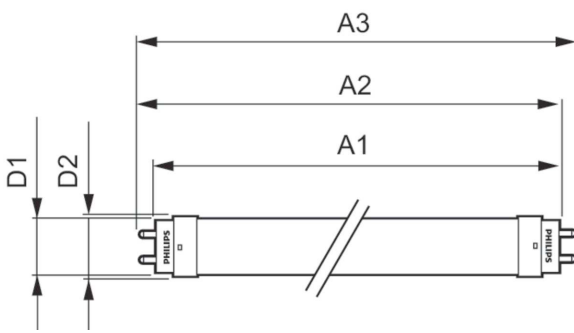

Starting Time (Nom)	0.5 s
Warm Up Time to 60% Light (Nom)	0.5 s
Power Factor (Nom)	0.5
Voltage (Nom)	220-240 V
Temperature	
T-Ambient (Max)	45 °C
T-Ambient (Min)	-20 °C
T-Storage (Max)	65 °C
T-Storage (Min)	-40 °C
T-Case Maximum (Nom)	55 °C
Controls and Dimming	
Dimmable	No
Mechanical and Housing	
Bulb Finish	Frosted
Bulb Material	Glass
Product Length	600 mm
Bulb Shape	Tube, single-ended

Product Data

Full product code	871951440367300
-------------------	-----------------

Order product name	Ecofit LEDtube 600mm 8W 840 T8
EAN/UPC - Product	8719514403673
Order code	929003130302
Numerator - Quantity Per Pack	1
Numerator - Packs per outer box	20
Material Nr. (12NC)	929003130302
Net Weight (Piece)	0.120 kg

Dimensional drawing

T8 600mm 220-240V 8-W 800lm 4000K

Product	D1	D2	A1	A2	A3
Ecofit LEDtube 600mm 8W 840 T8	25.7 mm	28 mm	588.5 mm	595.5 mm	602.5 mm

Photometric data

LEDtube ECO SLR 8W G13 800lm 840-POC

LEDtube ECO SLR 8W G13 800lm-LDD