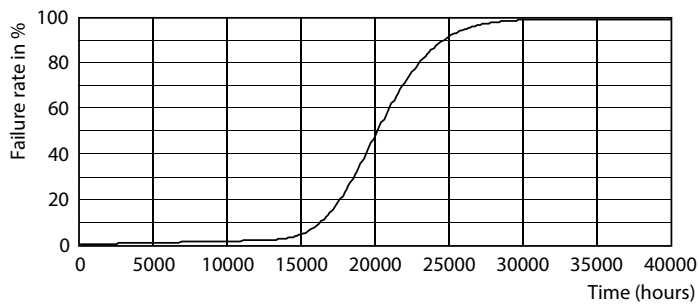

Ecofit Ledtubes T8

Photometric data

© 2021 Philips Lighting B.V. Page 1/11

LEDtube ECO SLR 8W G13 800lm 840-GUL

Lifetime

LEDtube ECO SLR 8W 20K LifetimeVsTc-LED

LEDtube ECO SLR 8W 20K FailureRate-LED

LEDtube 20K-LED