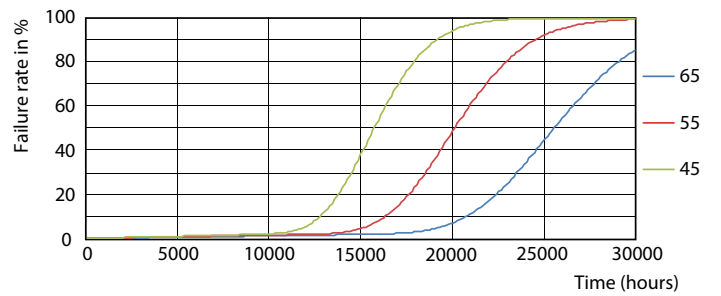

Ecofit Ledtubes T8

Photometric data

© 2021 Philips Lighting B.V. Page 1/11

LEDtube ECO SLR 8W G13 800lm 840-GUL

Lifetime

LEDtube ECO SLR 8W 20K LifetimeVsTc-LED

LEDtube ECO SLR 8W 20K FailureRate-LED

LEDtube 20K-LED