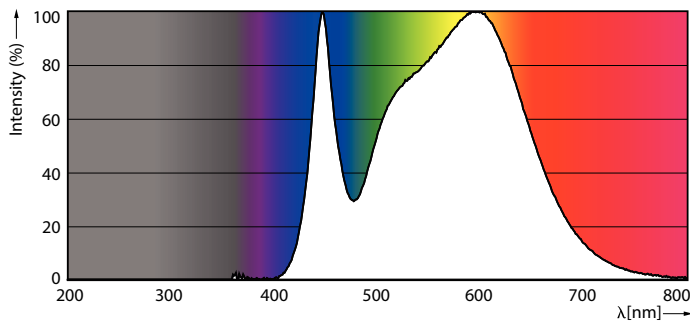

Product data

General Information	
Cap-Base	G13 [Medium Bi-Pin Fluorescent]
EU RoHS compliant	Yes
Nominal Lifetime (Nom)	20000 h
Switching Cycle	50000X
Flux measurement reference	Sphere
Light Technical	
Color Code	840 [CCT of 4000K]
Beam Angle (Nom)	240 °
Luminous Flux (Nom)	800 lm
Color Designation	Cool White (CW)
Correlated Color Temperature (Nom)	4000 K
Luminous Efficacy (rated) (Nom)	100.00 lm/W
Color Consistency	<6
Color Rendering Index (Nom)	80
LLMF At End Of Nominal Lifetime (Nom)	70 %
Operating and Electrical	
Input Frequency	50 to 60 Hz
Power (Nom)	8 W
Lamp Current (Nom)	70 mA

Dimensional drawing

T8 600mm 220-240V 8-W 800lm 4000K

Product	D1	D2	A1	A2	A3
Ecofit LEDtube 600mm 8W 840 T8	25.7 mm	28 mm	588.5 mm	595.5 mm	602.5 mm

Photometric data

LEDtube ECO SLR 8W G13 800lm 840-POC

LEDtube ECO SLR 8W G13 800lm-LDD