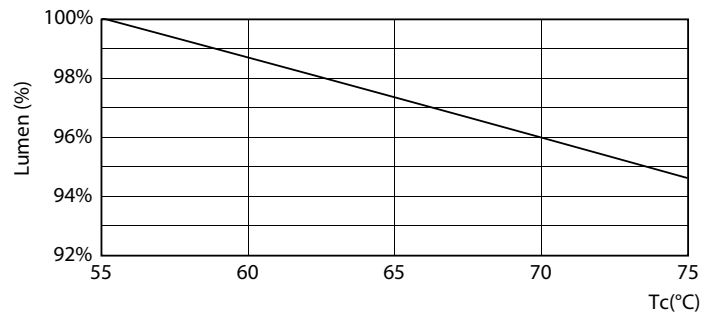

Ecofit Ledtubes T8

Photometric data

© 2021 Philips Lighting B.V. Page 1/11

LEDtube ECO SLR 8W G13 800lm 840-GUL

Lifetime

LEDtube ECO SLR 8W 20K LifetimeVsTc-LED

LEDtube ECO SLR 8W 20K FailureRate-LED

LEDtube 20K-LED