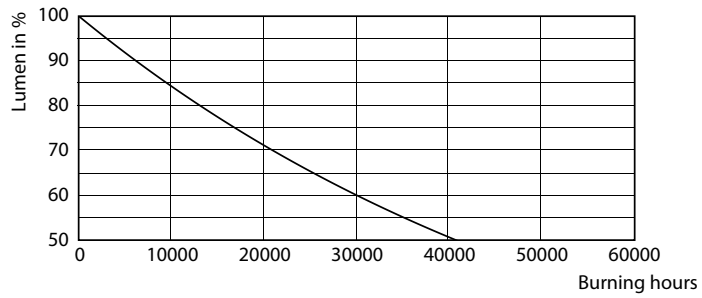

Ecofit Ledtubes T8

Lifetime

LEDtube 20K-LMP