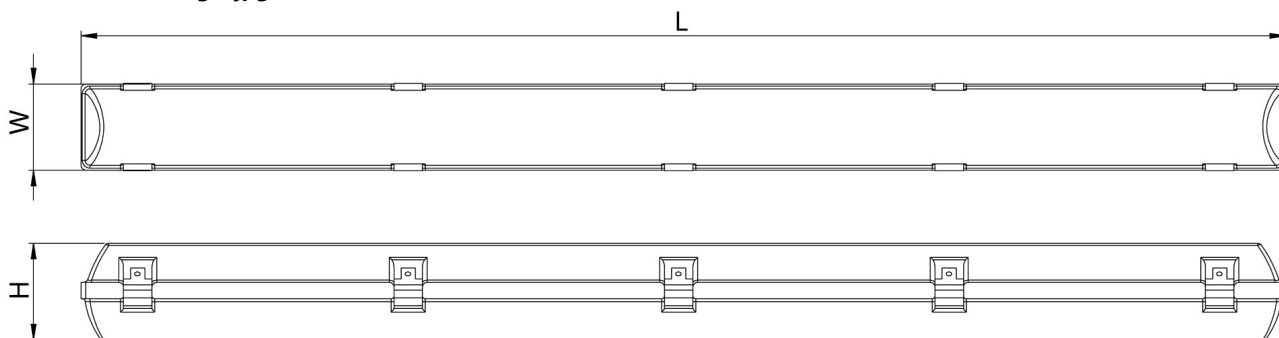

Mechanical impact resistance: IK08

EEC: D **Certificates:** CE, RoHS, ATEX

Warranty: 3 years

Technical drawing (.jpg)