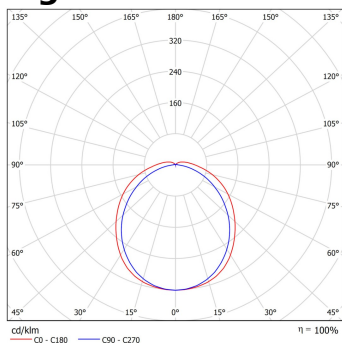

LIGHTING DATA

Light source and cap, W:	LED	Light source included:	yes
Luminaire output*, lm(ta+25°C):	3768	System efficacy, lm/W:	116
CRI (Ra):	80+	CCT, K:	4000
SDCM:	3	Light Distribution:	Wide-wide beam (C0-C180 plane 76 ...125 , C90-C270 plane 76 ...125)
Distribution Type:	Direct	Beam angle, °:	118x103
LED lifetime, h:	75000/L80B50	Ripple current (≤120 Hz), %:	±5

Mechanical impact resistance: IK08

EEC: D **Certificates:** CE, RoHS, ATEX

Warranty: 3 years

Technical drawing (.jpg)

Light distribution curve (.jpg)

Note:

Tolerance range for optical and electrical data: $\pm 10\%$. Values apply to an ambient temperature of 25°C. NORTHCLIFFE LIGHTING is constantly developing and improving its products. The right is reserved to change any product specifications without prior notification