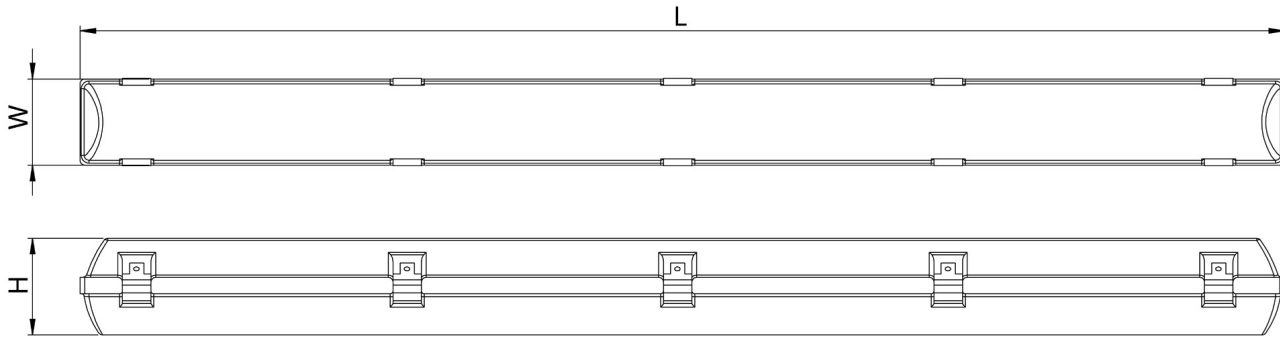

EEC:	C	Certificates:	CE, UKCA, RoHS

Warranty:	3 years (5 years - see warranty Ts and Cs)

Technical drawing (.jpg)