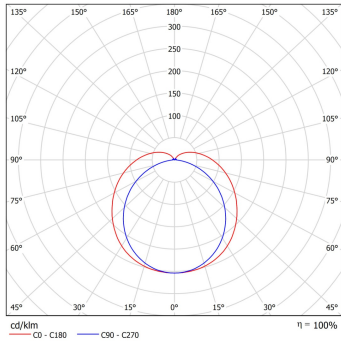

Light distribution curve (.jpg)

Note:

Tolerance range for optical and electrical data: $\pm 10\%$. Values apply to an ambient temperature of 25 C. NORTHCLIFFE LIGHTING is constantly developing and improving its products. The right is reserved to change any product specifications without prior notification. Photos are for illustrational purposes only. The exact appearance of the product may vary depending on the monitor settings, options selected and other factors.