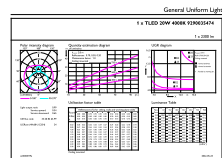

Dimensional drawing

CorePro LEDtube 1500mm 20W 840 T8

Product	D1	D2	A1	A2	A3
CorePro LEDtube 1500mm 20W 840 T8					

Photometric data

Light Distribution Diagram

General uniform lighting

CorePro LEDtube EM/Mains

Photometric data

Spectral Power Distribution Colour

Lifetime

Life Expectancy Diagram

LifetimeVsTc

FailureRate

LumenVsTc

CorePro LEDtube EM/Mains