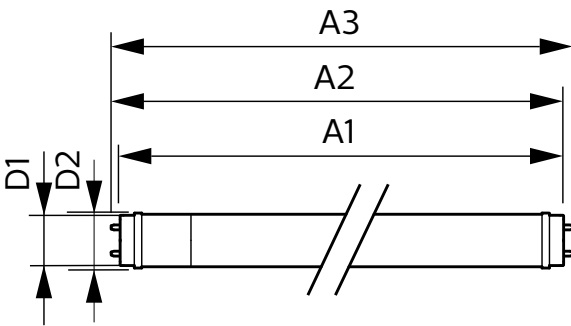

CorePro LEDtube EM/Mains

Controls and dimming

Dimmable	No

Mechanical and housing

Bulb Finish	Frosted
Bulb Material	Glass
Product Length	1500 mm
Bulb Shape	Tube, double-ended

Approval and application

Energy Efficiency Class	E
Energy Saving Product	Yes
Approval Marks	RoHS compliance CE marking KEMA Keur certificate

Energy Consumption kWh/1000 h	20 kWh
EPREL Registration Number	1183842

Product data

Full product code	871951445981600
Order product name	CorePro LEDtube 1500mm 20W 840 T8
EAN/UPC - Product	8719514459816
Order code	45981600
Numerator - Quantity Per Pack	1
Numerator - Packs per outer box	20
Material Nr. (12NC)	929003547402
Net Weight (Piece)	0.220 kg

Dimensional drawing

CorePro LEDtube 1500mm 20W 840 T8

Product	D1	D2	A1	A2	A3
CorePro LEDtube 1500mm 20W 840 T8