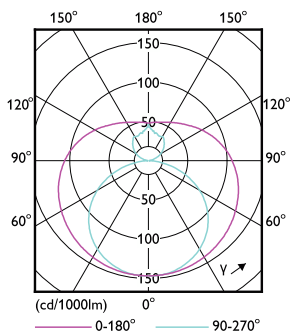

Dimensional drawing

CorePro LEDtube 1500mm 20W 840 T8

Product	D1	D2	A1	A2	A3
CorePro LEDtube 1500mm 20W 840 T8					

Photometric data

Light Distribution Diagram

General uniform lighting

CorePro LEDtube EM/Mains

Photometric data

Spectral Power Distribution Colour

Lifetime

Life Expectancy Diagram

LifetimeVsTc

FailureRate

LumenVsTc

CorePro LEDtube EM/Mains