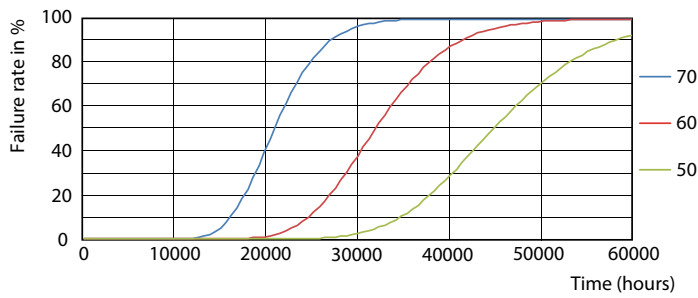

Photometric data

Spectral Power Distribution Colour

Lifetime

Life Expectancy Diagram

LifetimeVsTc

FailureRate

LumenVsTc

CorePro LEDtube EM/Mains

Lifetime

Lumen Maintenance Diagram