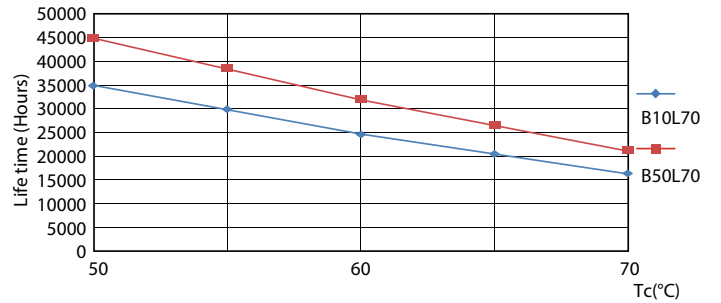

Warnings and Safety

• -

Product data

General information	
Cap-Base	G13 [Medium Bi-Pin Fluorescent]
CE mark	Yes
EU RoHS compliant	Yes
Nominal Lifetime (Nom)	30000 h
Switching Cycle	200000X
Flux measurement reference	Sphere
Tier	CorePro
Light technical	
Colour Code	840 [CCT of 4000K]
Beam Angle (Nom)	240 °
Luminous Flux (Nom)	2200 lm
Colour Designation	Cool White (CW)
Colour Temperature, horizontal (Nom)	4000 K
Luminous Efficacy (rated) (Nom)	110 lm/W
Color Consistency	<6
Colour Rendering Index horiz (Nom)	80

Photometric data

Spectral Power Distribution Colour

Lifetime

Life Expectancy Diagram

LifetimeVsTc

FailureRate

LumenVsTc

CorePro LEDtube EM/Mains

Lifetime

Lumen Maintenance Diagram