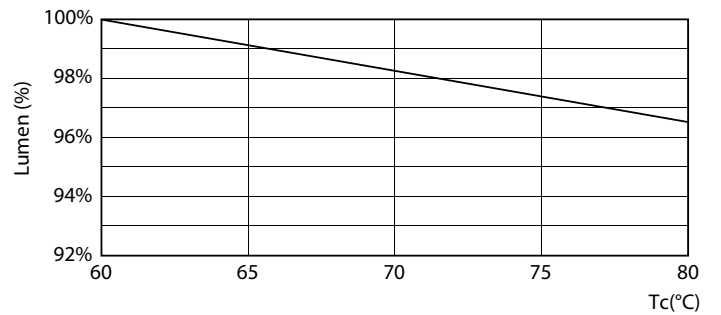

Photometric data

Spectral Power Distribution Colour

Lifetime

Life Expectancy Diagram

LifetimeVsTc

FailureRate

LumenVsTc

CorePro LEDtube EM/Mains