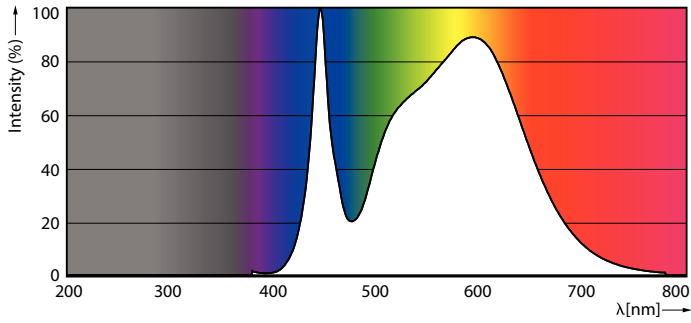

Warnings and Safety

• -

Product data

General information	
Cap-Base	G13 [Medium Bi-Pin Fluorescent]
CE mark	Yes
EU RoHS compliant	Yes
Nominal Lifetime (Nom)	30000 h
Switching Cycle	200000X
Flux measurement reference	Sphere
Tier	CorePro
Light technical	
Colour Code	840 [CCT of 4000K]
Beam Angle (Nom)	240 °
Luminous Flux (Nom)	2200 lm
Colour Designation	Cool White (CW)
Colour Temperature, horizontal (Nom)	4000 K
Luminous Efficacy (rated) (Nom)	110 lm/W
Color Consistency	<6
Colour Rendering Index horiz (Nom)	80

Photometric data

Spectral Power Distribution Colour

Lifetime

Life Expectancy Diagram

LifetimeVsTc

FailureRate

LumenVsTc

CorePro LEDtube EM/Mains