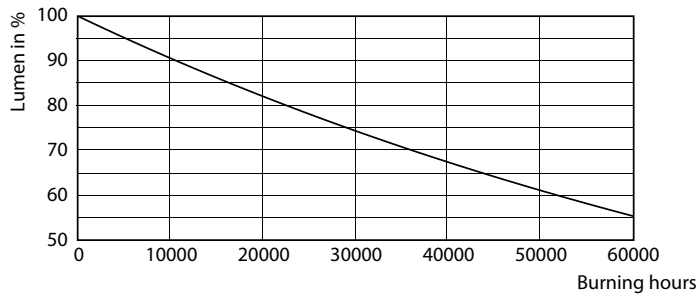

Photometric data

Spectral Power Distribution Colour

Lifetime

Life Expectancy Diagram

LifetimeVsTc

FailureRate

LumenVsTc

CorePro LEDtube EM/Mains

Lifetime

Lumen Maintenance Diagram