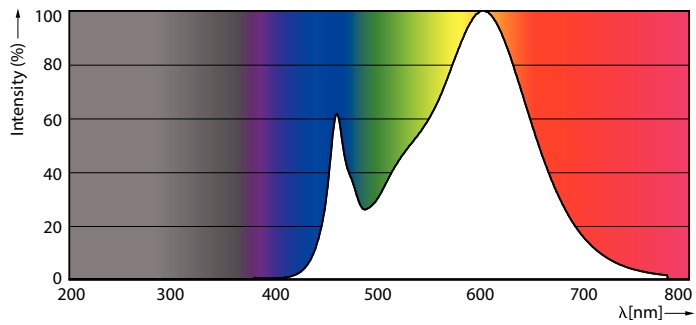

CorePro LED linear R7S 118mm 7.2-60W 830

Photometric data

LEDlinear CorePro 7,2W R7S 830-LDD

LEDlinear CorePro 7,2W R7S 830-POC

© 2022 Philips Lighting B.V. Page 11

LEDlinear CorePro 7,2W R7S 830-GUL