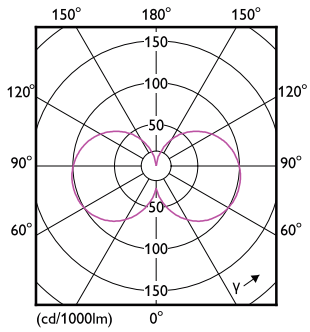

Product data

General information		Warm Up Time to 60% Light (Nom)	
Cap-Base	R7S [R7s]	Power Factor (Nom)	0.5
EU RoHS compliant	Yes	Voltage (Nom)	220-240 V
Nominal Lifetime (Nom)	15000 h	Temperature	
Switching Cycle	8000X	T-Case Maximum (Nom)	110 °C
Flux measurement reference	Sphere	Controls and dimming	
Light technical		Dimmable	No
Color Code	830 [CCT of 3000K]	Mechanical and housing	
Luminous Flux (Nom)	810 lm	Bulb Finish	Clear
Color Designation	White (WH)	Bulb Shape	Linear
Correlated Color Temperature (Nom)	3000 K	Approval and application	
Luminous Efficacy (rated) (Nom)	112.00 lm/W	Energy Efficiency Class	E
Color Consistency	<6	Suitable For Accent Lighting	No
Color Rendering Index (Nom)	80	Energy Consumption kWh/1000 h	8 kWh
LLMF At End Of Nominal Lifetime (Nom)	70 %	EPREL Registration Number	624213
Operating and electrical		Product data	
Input Frequency	50 to 60 Hz	Full product code	871951430397300
Power (Nom)	7.2 W	Order product name	CorePro LED linear R7S 118mm 7.2-60W 830
Lamp Current (Nom)	40 mA		
Wattage Equivalent	60 W		
Starting Time (Nom)	0.5 s		

CorePro LEDlinear MV

EAN/UPC - Product	8719514303973
Order code	929002495002
Numerator - Quantity Per Pack	1
Numerator - Packs per outer box	10

Material Nr. (12NC)	929002495002
Net Weight (Piece)	0.016 kg

Dimensional drawing

Product	D	C
CorePro LED linear R7S 118mm 7.2-60W 830	15 mm	118 mm

CorePro LED linear R7S 118mm 7.2-60W 830

Photometric data

LEDlinear CorePro 7,2W R7S 830-LDD

LEDlinear CorePro 7,2W R7S 830-POC