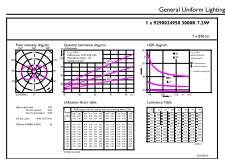

Product data

General information		Warm Up Time to 60% Light (Nom)	
Cap-Base	R7S [R7s]	Power Factor (Nom)	0.5
EU RoHS compliant	Yes	Voltage (Nom)	220-240 V
Nominal Lifetime (Nom)	15000 h	Temperature	
Switching Cycle	8000X	T-Case Maximum (Nom)	110 °C
Flux measurement reference	Sphere	Controls and dimming	
Light technical		Dimmable	No
Color Code	830 [CCT of 3000K]	Mechanical and housing	
Luminous Flux (Nom)	810 lm	Bulb Finish	Clear
Color Designation	White (WH)	Bulb Shape	Linear
Correlated Color Temperature (Nom)	3000 K	Approval and application	
Luminous Efficacy (rated) (Nom)	112.00 lm/W	Energy Efficiency Class	E
Color Consistency	<6	Suitable For Accent Lighting	No
Color Rendering Index (Nom)	80	Energy Consumption kWh/1000 h	8 kWh
LLMF At End Of Nominal Lifetime (Nom)	70 %	EPREL Registration Number	624213
Operating and electrical		Product data	
Input Frequency	50 to 60 Hz	Full product code	871951430397300
Power (Nom)	7.2 W	Order product name	CorePro LED linear R7S 118mm 7.2-60W 830
Lamp Current (Nom)	40 mA		
Wattage Equivalent	60 W		
Starting Time (Nom)	0.5 s		

Dimensional drawing

Product	D	C
CorePro LED linear R7S 118mm 7.2-60W 830	15 mm	118 mm

CorePro LED linear R7S 118mm 7.2-60W 830

Photometric data

LEDlinear CorePro 7,2W R7S 830-LDD

LEDlinear CorePro 7,2W R7S 830-POC