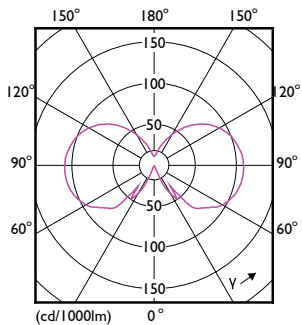

LEDbulb 60W E27 827 CL A60 ND