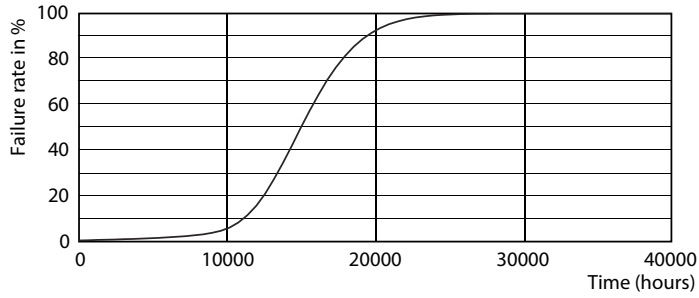

Classic filament LEDbulbs

Lifetime

LEDbulb 60W E27 827 CL A60 ND