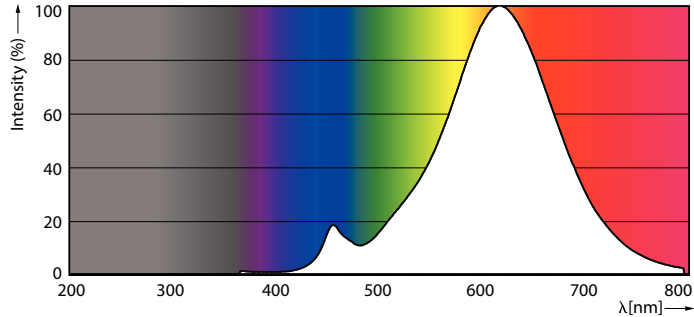

LEDbulb 60W E27 827 CL A60 ND