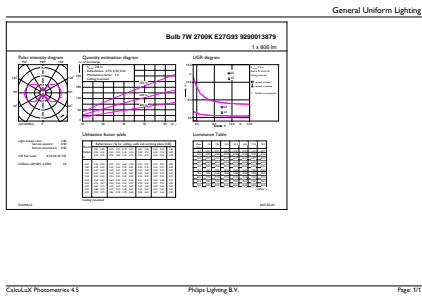

Photometric data

LEDbulb 60W E27 827 CL G93 ND