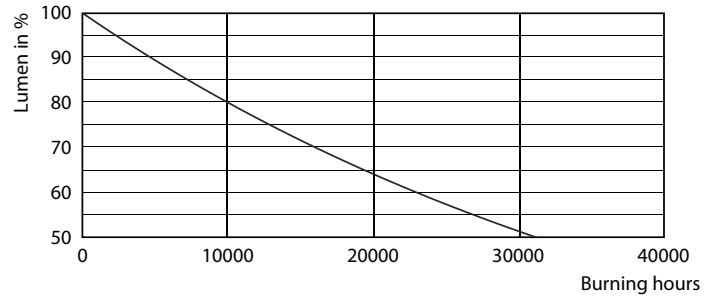

LEDbulb 60W E27 827 CL A60 ND