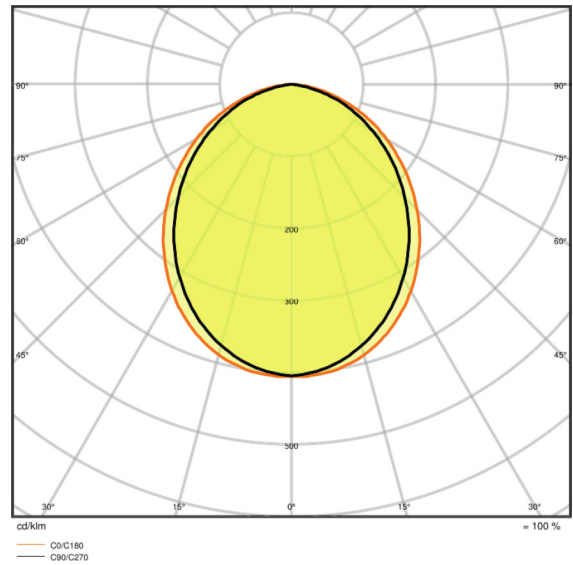

Light Distribution

LDC typ cone

LDC typ polar

SAFETY ADVICE

- Max. wind load surface 0.061 m²

LOGISTICAL DATA

Product code	Packaging unit (Pieces/Unit)	Dimensions (length x width x height)	Gross weight	Volume
4058075422520	Folding carton box 1	62 mm x 257 mm x 352 mm	2957.00 g	5.61 dm³
4058075422537	Shipping carton box 2	302 mm x 170 mm x 414 mm	6326.00 g	21.25 dm³

The mentioned product code describes the smallest quantity unit which can be ordered. One shipping unit can contain one or more single products. When placing an order, for the quantity please enter single or multiples of a shipping unit.

ADDITIONAL CATALOG INFORMATION