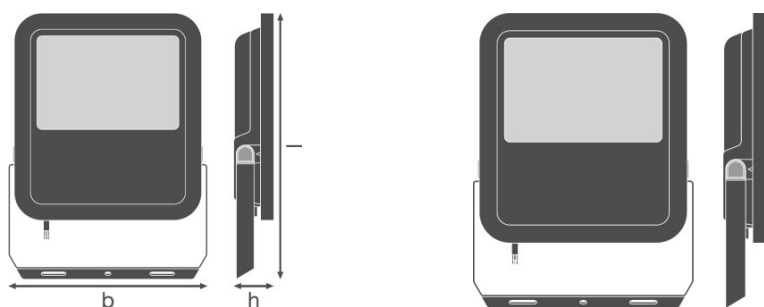

### PRODUCT FEATURES

- Reflector-based, symmetric light distribution with 100° x 100° beam angle
- Integrated wide voltage driver, suitable for 100 - 277 V<sub>AC</sub>
- Surge protection: up to 6 kV (L/N-PE), 4 kV (L-N)
- Mounting bracket with 30° angle and wide rotation area
- Breather membrane to optimize air exchange, without compromising IP protection
- Pre-installed, flexible 1 m cable (H05RN-F), wrapped 3 x 1.0 mm<sup>2</sup> single wires

Light technical data

Beam angle	100 ° x 100 °
------------	---------------

Dimensions & weight

Length	335.0 mm
Width	250.0 mm
Height	55.0 mm

<b>Product weight</b>	2800.00 g
<b>Cable length</b>	1000 mm