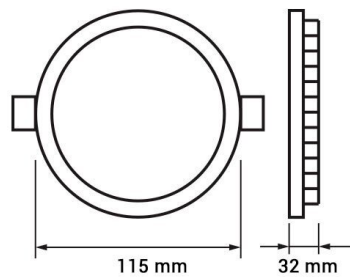

## LED Slim Downlight CCT Change Color Dimmable

Power

6W

Light color

White  
Light  
(WH)  
-  
Warm  
White  
(WW)

CE

RoHS

# Technical specifications

Catalog number	2581
Beam angle	100°
Brand	Optonica
Product Code	DL6-A7
Color Code	860-830
Color Designation	White Light (WH) - Warm White (WW)
Correlated Color Temperature	6000K-3000K
Dimmable	Yes
EAN Code	3800156625815
Energy Consumption	6 kWh/1000h
Energy Efficiency Label	F
Flux	450 lm
FLUX per watt	75lm/W
Hole Size	φ105 mm
Input voltage	AC220-240V
Instant On	0.2s
IP	Front IP44/Back IP20
Items per box	50
Items per pack	1
Life span	25 000 Hours
Lumen maintenance at end of service life	70%
Material	Aluminium
On/Off Cycles	25 000x
Operating Frequency	50-60Hz
Power	6W
Power Factor	0.5
Ra ≥	80
Size of Box	615x255x260 mm
Size of package	120x115x45 mm

Size of product	φ115x32 mm
Temperature	-30°C / +50°C
Warranty	3 Years
Wattage Equivalent	30W
Weight of Product	165 gr.