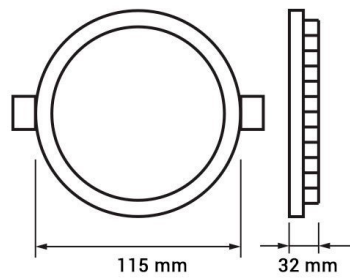

## LED Slim Downlight CCT Change Color Dimmable

Power

6W

Light color

White  
Light  
(WH)  
-  
Warm  
White  
(WW)

CE

RoHS

# Technical specifications

Catalog number	2581
Beam angle	100°
Brand	Optonica
Product Code	DL6-A7
Color Code	860-830
Color Designation	White Light (WH) - Warm White (WW)
Correlated Color Temperature	6000K-3000K
Dimmable	Yes
EAN Code	3800156625815
Energy Consumption	6 kWh/1000h
Energy Efficiency Label	F
Flux	450 lm
FLUX per watt	75lm/W
Hole Size	φ105 mm
Input voltage	AC220-240V
Instant On	0.2s
IP	Front IP44/Back IP20
Items per box	50
Items per pack	1
Life span	25 000 Hours
Lumen maintenance at end of service life	70%
Material	Aluminium
On/Off Cycles	25 000x
Operating Frequency	50-60Hz
Power	6W
Power Factor	0.5
Ra ≥	80
Size of Box	615x255x260 mm
Size of package	120x115x45 mm

Size of product	φ115x32 mm
Temperature	-30°C / +50°C
Warranty	3 Years
Wattage Equivalent	30W
Weight of Product	165 gr.