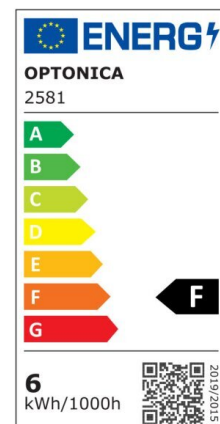

## LED Slim Downlight CCT Change Color Dimmable

Power

6W

Light color

White  
Light  
(WH)  
-  
Warm  
White  
(WW)

CE

RoHS

# Technical specifications

Catalog number	2581
Beam angle	100°
Brand	Optonica
Product Code	DL6-A7
Color Code	860-830
Color Designation	White Light (WH) - Warm White (WW)
Correlated Color Temperature	6000K-3000K
Dimmable	Yes
EAN Code	3800156625815
Energy Consumption	6 kWh/1000h
Energy Efficiency Label	F
Flux	450 lm
FLUX per watt	75lm/W
Hole Size	φ105 mm
Input voltage	AC220-240V
Instant On	0.2s
IP	Front IP44/Back IP20
Items per box	50
Items per pack	1
Life span	25 000 Hours
Lumen maintenance at end of service life	70%
Material	Aluminium
On/Off Cycles	25 000x
Operating Frequency	50-60Hz
Power	6W
Power Factor	0.5
Ra ≥	80
Size of Box	615x255x260 mm
Size of package	120x115x45 mm

Size of product	φ115x32 mm
Temperature	-30°C / +50°C
Warranty	3 Years
Wattage Equivalent	30W
Weight of Product	165 gr.