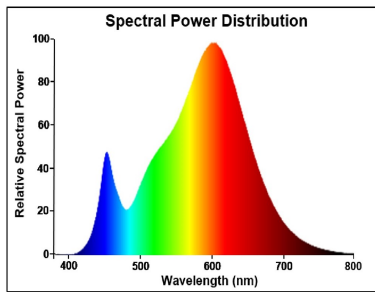

ToLEDo Superia T8 CCG and AC

ToLEDo SUPERIA T8 CCG L 1500 3850LM 830 75K PET SL
0030248

Safety data

Optimal operating condition (°C)	-20-55
Breakage cleaning instructions	Not applicable
Special purpose lamp	No
Suitable for household illumination	Yes
Safety message	Suitable for totally enclosed fixture

PHOTOMETRY

TECHNICAL DRAWINGS